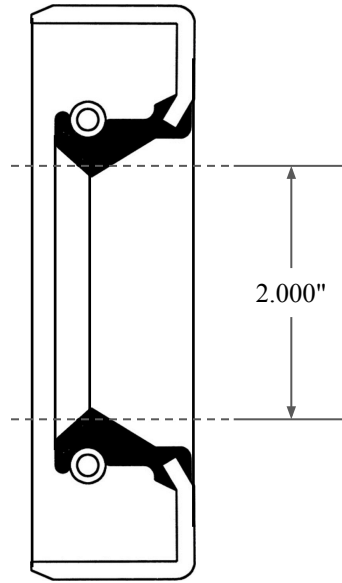

0.375"

2.000"

3.623"

14450 John F. Kennedy Blvd.
Houston, TX 77032

www.globaloring.com

PART
NUMBER

OS7685SB2

Inch Oil Seal - Nitrile Style SB2
SGL LIP W/ SPR, MTL OD