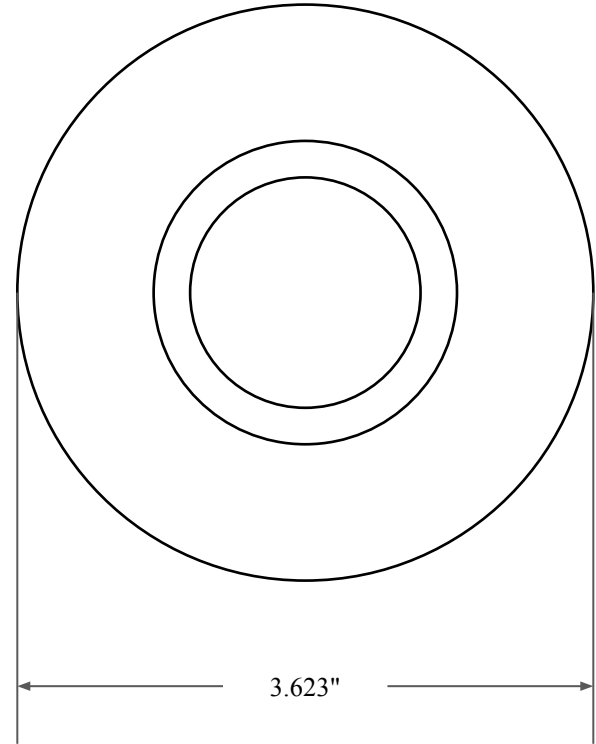

3.623"

14450 John F. Kennedy Blvd.
Houston, TX 77032

www.globaloring.com

PART
NUMBER

OS7685SB2

Inch Oil Seal - Nitrile Style SB2
SGL LIP W/ SPR, MTL OD