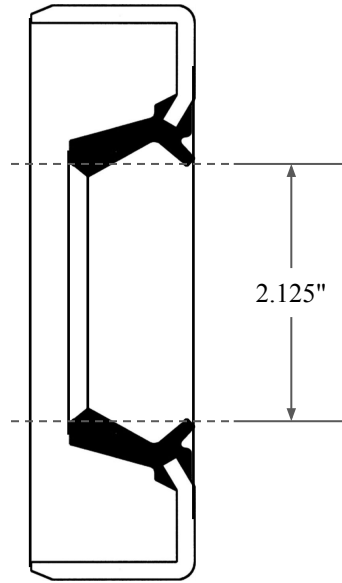

0.313"

2.125"

3.000"

 ALL-AROUND BETTER	PART NUMBER OS7943KB2
14450 John F. Kennedy Blvd. Houston, TX 77032	Inch Oil Seal - Nitrile Style KB2 DUAL LIP NO SPR, MTL OD
Information in this drawing is provided for reference only	