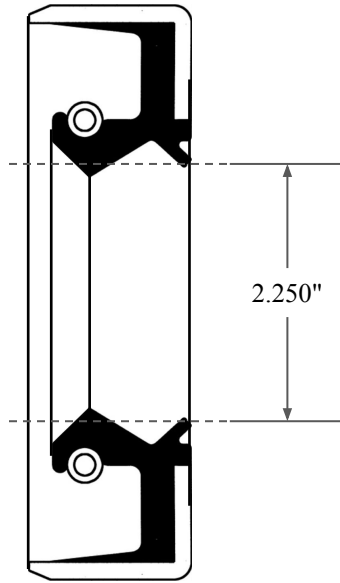

0.312"

2.250"

2.875"

 ALL-AROUND BETTER	PART NUMBER <b>OS8341TB</b>
14450 John F. Kennedy Blvd. Houston, TX 77032	Inch Oil Seal - Nitrile Style TB
Information in this drawing is provided for reference only	DUAL LIP W/ SPR, MTL OD, RBR ID