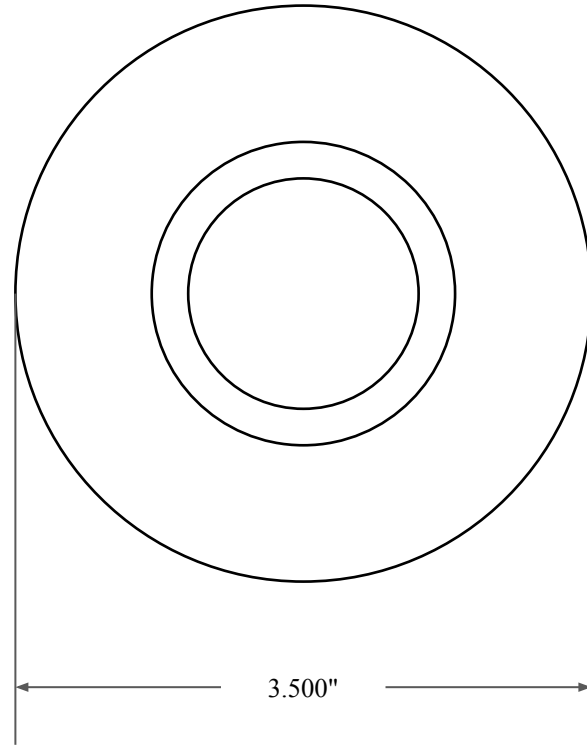

0.500"

2.250"

3.500"

 <b>GLOBAL O-RING</b> and SEAL ALL-AROUND BETTER	PART NUMBER <b>OS8429TB2</b>
14450 John F. Kennedy Blvd. Houston, TX 77032	www.globaloring.com
Information in this drawing is provided for reference only	

Inch Oil Seal - Nitrile Style TB2  
DUAL LIP W/ SPR, MTL OD