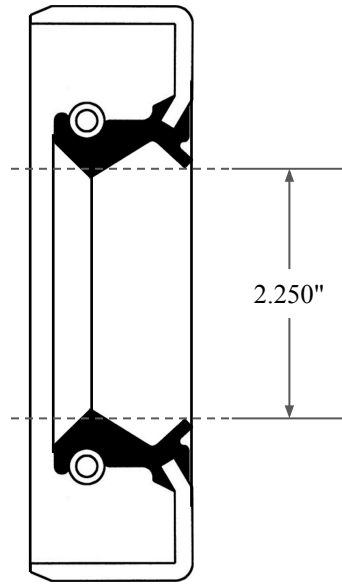

0.500"

2.250"

3.500"

 <b>GLOBAL O-RING</b> and SEAL ALL-AROUND BETTER	PART NUMBER <b>OS8429TB2</b>
14450 John F. Kennedy Blvd. Houston, TX 77032	www.globaloring.com
Information in this drawing is provided for reference only	

Inch Oil Seal - Nitrile Style TB2  
DUAL LIP W/ SPR, MTL OD