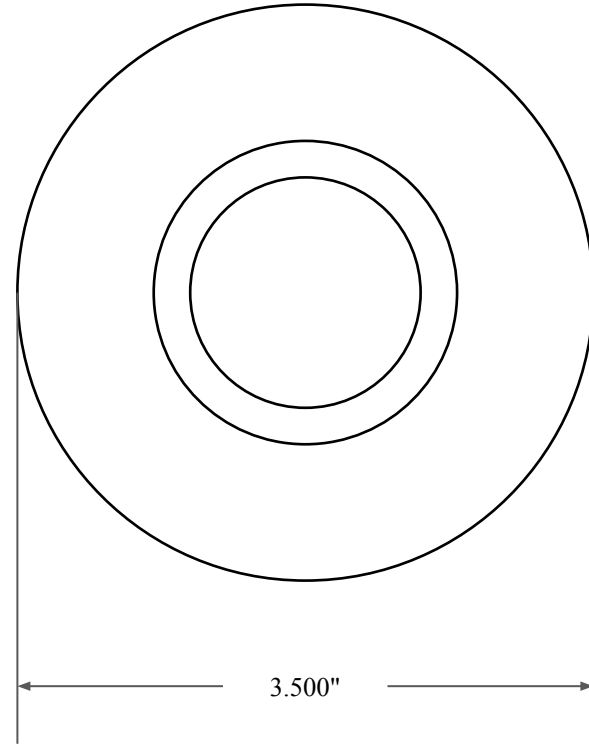

0.500"

2.375"

3.500"

 <b>GLOBAL O-RING</b> and SEAL ALL-AROUND BETTER	PART NUMBER <b>OS8801TB2</b>
14450 John F. Kennedy Blvd. Houston, TX 77032 <a href="http://www.globaloring.com">www.globaloring.com</a>	Inch Oil Seal - Nitrile Style TB2 DUAL LIP W/ SPR, MTL OD
Information in this drawing is provided for reference only	