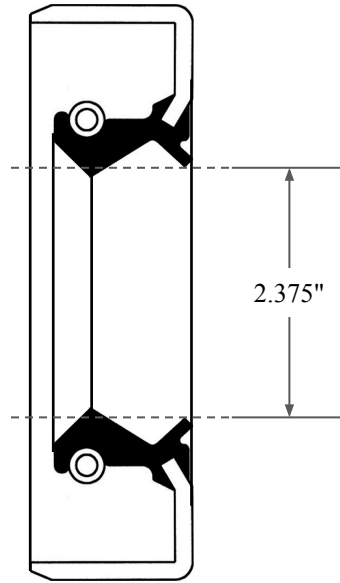

0.500"

2.375"

3.500"

 <b>GLOBAL O-RING</b> and SEAL ALL-AROUND BETTER	PART NUMBER <b>OS8801TB2</b>
14450 John F. Kennedy Blvd. Houston, TX 77032 <a href="http://www.globaloring.com">www.globaloring.com</a>	Inch Oil Seal - Nitrile Style TB2 DUAL LIP W/ SPR, MTL OD
Information in this drawing is provided for reference only	