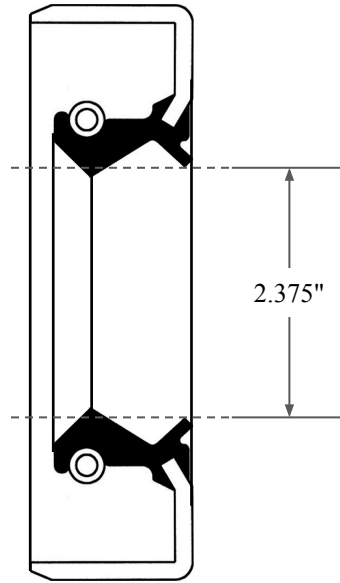

0.437"

2.375"

3.622"

 <p>GLOBAL O-RING and SEAL ALL-AROUND BETTER</p>	PART NUMBER OS8811TB2
14450 John F. Kennedy Blvd. Houston, TX 77032	www.globaloring.com
Information in this drawing is provided for reference only	

Inch Oil Seal - Nitrile Style TB2
DUAL LIP W/ SPR, MTL OD