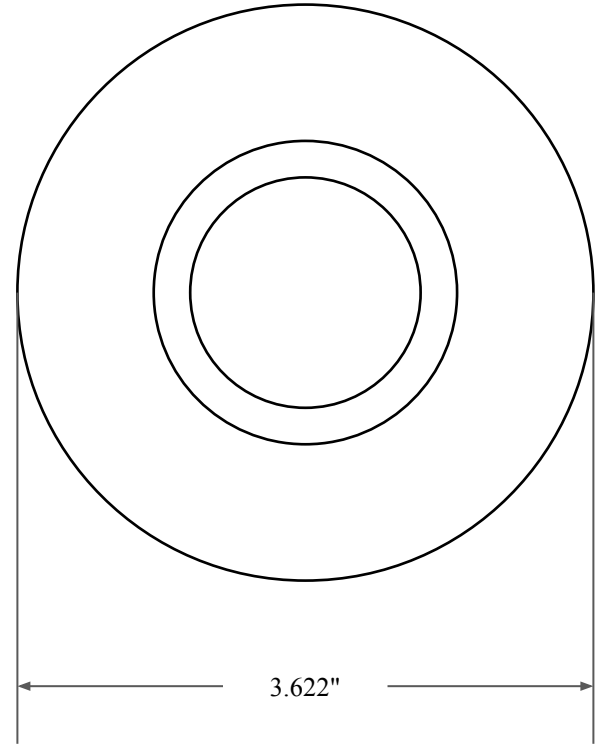

0.437"

2.375"

3.622"

 <p>GLOBAL O-RING and SEAL ALL-AROUND BETTER</p>	PART NUMBER OS8811TB2
14450 John F. Kennedy Blvd. Houston, TX 77032	www.globaloring.com
Information in this drawing is provided for reference only	

Inch Oil Seal - Nitrile Style TB2
DUAL LIP W/ SPR, MTL OD