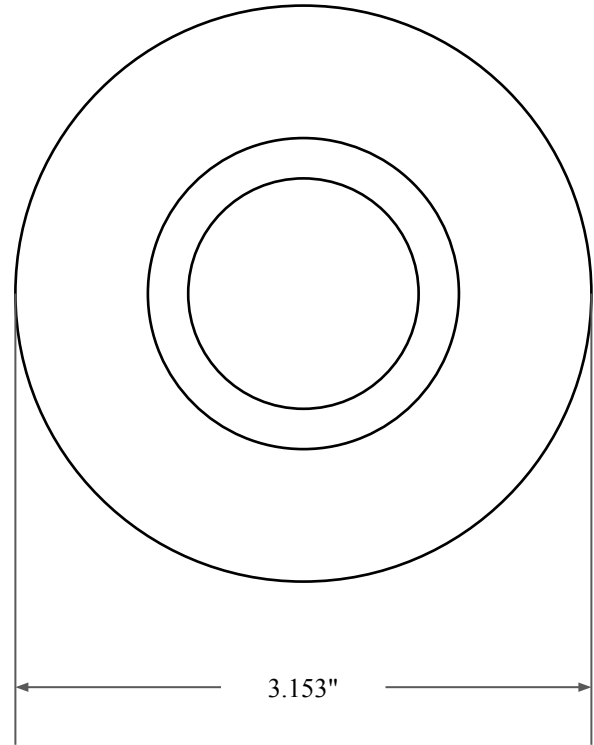

0.307"

2.402"

3.153"

 <p>GLOBAL O-RING and SEAL ALL-AROUND BETTER</p>	PART NUMBER OS8841TB
14450 John F. Kennedy Blvd. Houston, TX 77032	www.globaloring.com
Information in this drawing is provided for reference only	

Inch Oil Seal - Nitrile Style TB
DUAL LIP W/ SPR, MTL OD, RBR ID