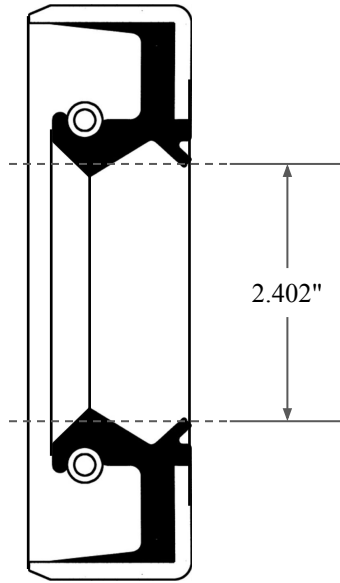

0.307"

2.402"

3.153"

 <p>GLOBAL O-RING and SEAL ALL-AROUND BETTER</p>	PART NUMBER OS8841TB
14450 John F. Kennedy Blvd. Houston, TX 77032	www.globaloring.com
Information in this drawing is provided for reference only	

Inch Oil Seal - Nitrile Style TB
DUAL LIP W/ SPR, MTL OD, RBR ID