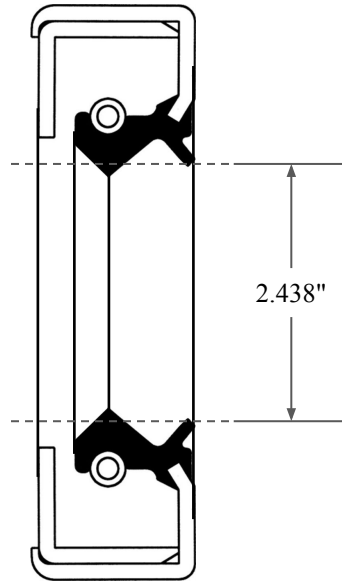

0.438"

2.438"

3.500"

| | |
|--|---|
|  ALL-AROUND BETTER | PART NUMBER OS8891TA2 |
| 14450 John F. Kennedy Blvd. Houston, TX 77032 | Inch Oil Seal - Nitrile Style 1A2 DUAL LIP W/ SPR, MTL OD W/ RFG |
| Information in this drawing is provided for reference only | |

PLATE