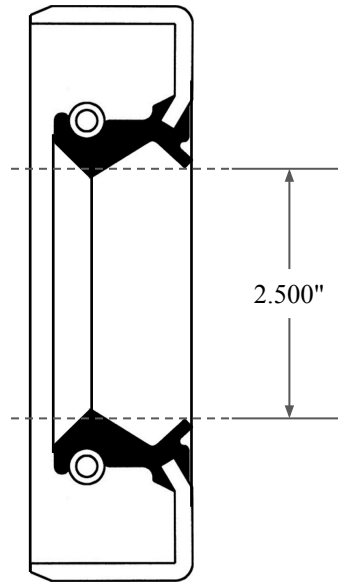

0.375"

2.500"

3.189"

 <b>GLOBAL O-RING</b> and SEAL ALL-AROUND BETTER	PART NUMBER <b>OS9003TB2</b>
14450 John F. Kennedy Blvd. Houston, TX 77032	www.globaloring.com
Information in this drawing is provided for reference only	
<b>Inch Oil Seal - Nitrile Style TB2 DUAL LIP W/ SPR, MTL OD</b>	