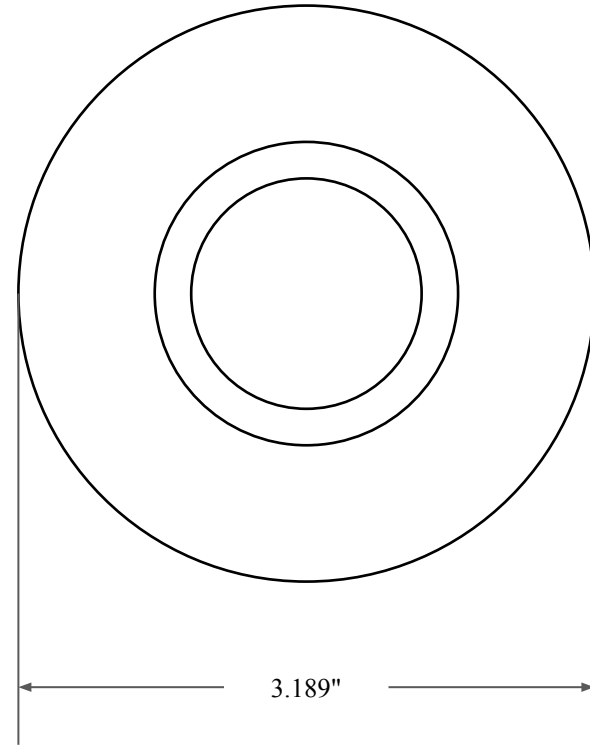

0.375"

2.500"

3.189"

 <b>GLOBAL O-RING</b> and SEAL ALL-AROUND BETTER	PART NUMBER <b>OS9003TB2</b>
14450 John F. Kennedy Blvd. Houston, TX 77032	www.globaloring.com
Information in this drawing is provided for reference only	
<b>Inch Oil Seal - Nitrile Style TB2 DUAL LIP W/ SPR, MTL OD</b>	