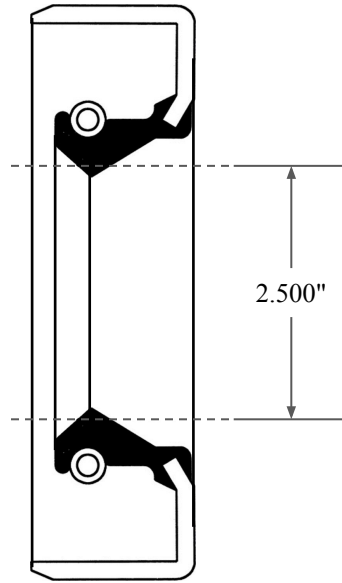

0.375"

2.500"

3.250"

GLOBAL O-RING
and SEAL
ALL-AROUND BETTER

14450 John F. Kennedy Blvd.
Houston, TX 77032

www.globaloring.com

PART
NUMBER

OS9008SB2

Inch Oil Seal - Nitrile Style SB2
SGL LIP W/ SPR, MTL OD