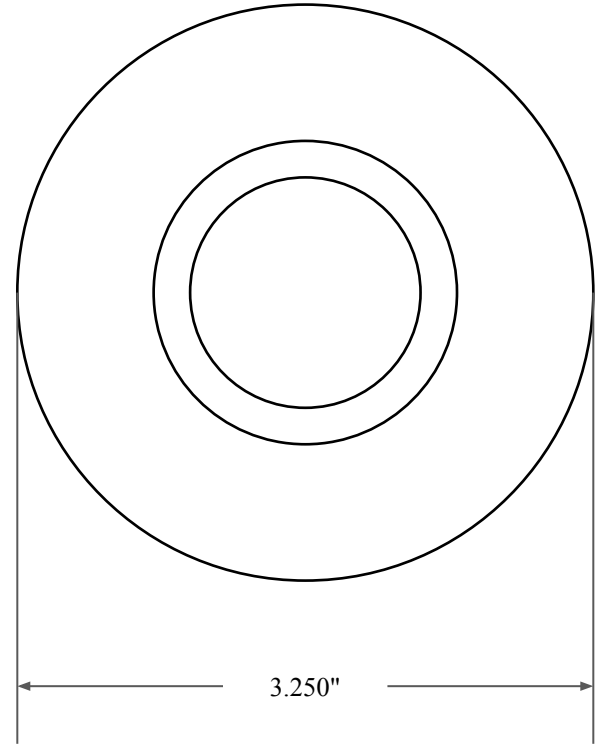

3.250"

GLOBAL O-RING
and SEAL
ALL-AROUND BETTER

14450 John F. Kennedy Blvd.
Houston, TX 77032

www.globaloring.com

PART
NUMBER

OS9008SB2

Inch Oil Seal - Nitrile Style SB2
SGL LIP W/ SPR, MTL OD