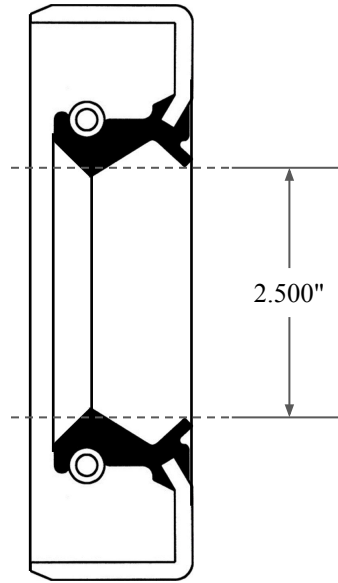

0.375"

2.500"

3.250"

 <b>GLOBAL O-RING</b> and SEAL ALL-AROUND BETTER	PART NUMBER <b>OS9008TB2</b>
14450 John F. Kennedy Blvd. Houston, TX 77032	www.globaloring.com
Information in this drawing is provided for reference only	

Inch Oil Seal - Nitrile Style TB2  
DUAL LIP W/ SPR, MTL OD