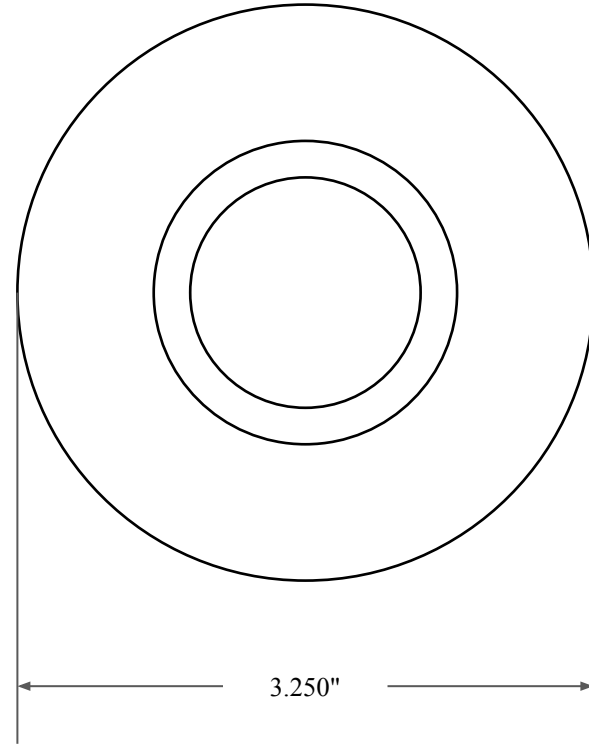

0.375"

2.500"

3.250"

 <b>GLOBAL O-RING</b> and SEAL ALL-AROUND BETTER	PART NUMBER <b>OS9008TB2</b>
14450 John F. Kennedy Blvd. Houston, TX 77032	www.globaloring.com
Information in this drawing is provided for reference only	

Inch Oil Seal - Nitrile Style TB2  
DUAL LIP W/ SPR, MTL OD