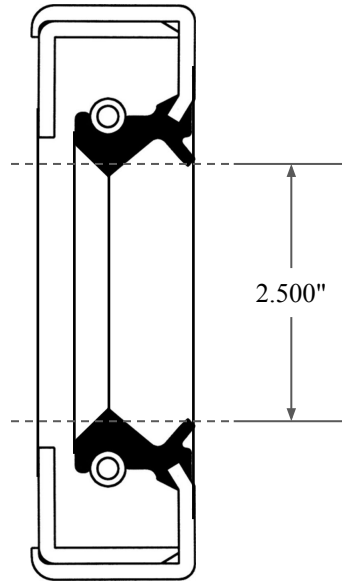

0.438"

2.500"

3.251"

 <p>GLOBAL O-RING and SEAL ALL-AROUND BETTER</p>	PART NUMBER OS9015TA2
14450 John F. Kennedy Blvd. Houston, TX 77032	Inch Oil Seal - Nitrile Style 1A2 DUAL LIP W/ SPR, MTL OD W/ RFG
Information in this drawing is provided for reference only	

PLATE