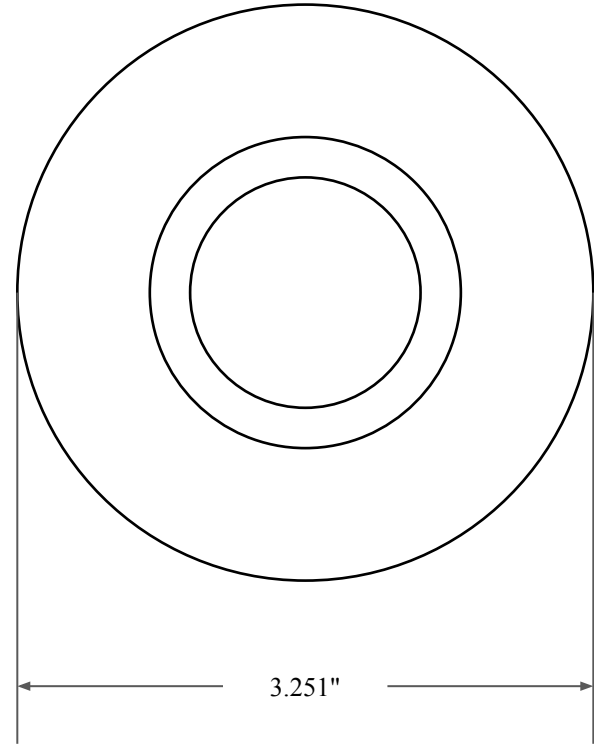

0.438"

2.500"

3.251"

 <p>GLOBAL O-RING and SEAL ALL-AROUND BETTER</p>	PART NUMBER OS9015TA2
14450 John F. Kennedy Blvd. Houston, TX 77032	Inch Oil Seal - Nitrile Style 1A2 DUAL LIP W/ SPR, MTL OD W/ RFG
Information in this drawing is provided for reference only	

PLATE