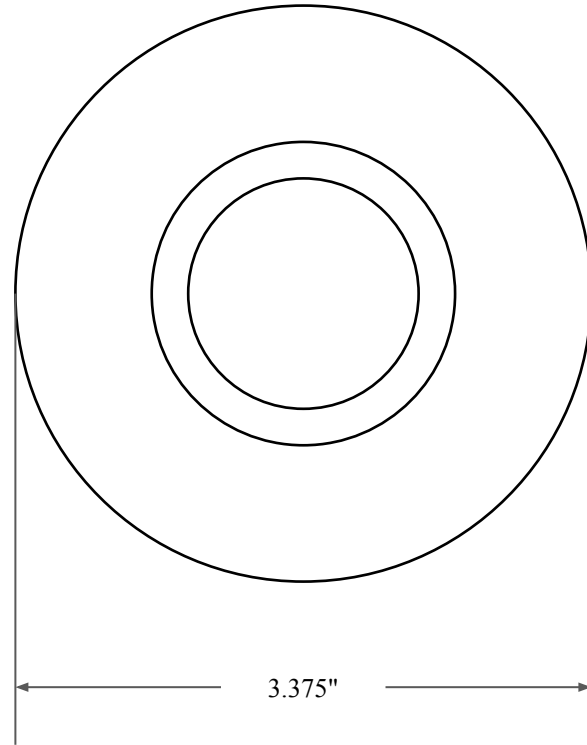

0.500"

2.500"

3.375"

 <b>GLOBAL O-RING</b> and SEAL ALL-AROUND BETTER	PART NUMBER <b>OS9033TB2</b>
14450 John F. Kennedy Blvd. Houston, TX 77032	www.globaloring.com
Information in this drawing is provided for reference only	

Inch Oil Seal - Nitrile Style TB2  
DUAL LIP W/ SPR, MTL OD