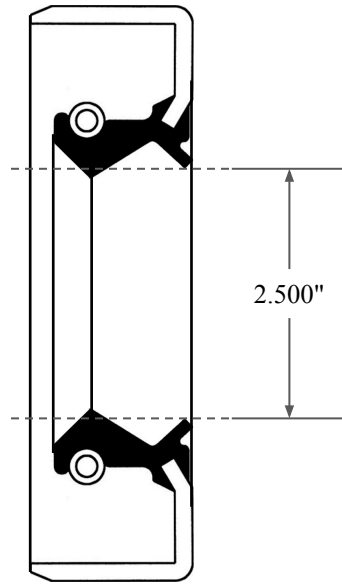

0.500"

2.500"

3.375"

 <b>GLOBAL O-RING</b> and SEAL ALL-AROUND BETTER	PART NUMBER <b>OS9033TB2</b>
14450 John F. Kennedy Blvd. Houston, TX 77032	www.globaloring.com
Information in this drawing is provided for reference only	

Inch Oil Seal - Nitrile Style TB2  
DUAL LIP W/ SPR, MTL OD