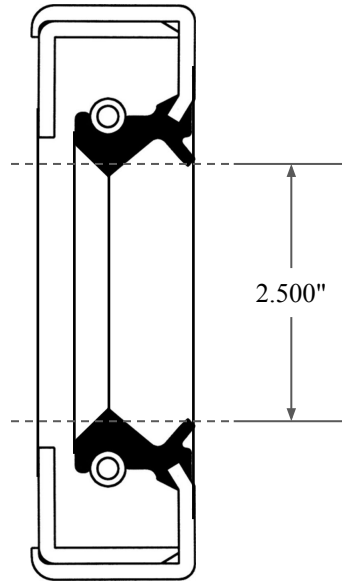

0.250"

2.500"

3.500"

 ALL-AROUND BETTER	PART NUMBER OS9038TA2
14450 John F. Kennedy Blvd. Houston, TX 77032	Inch Oil Seal - Nitrile Style 1A2 DUAL LIP W/ SPR, MTL OD W/ RFG
Information in this drawing is provided for reference only	

PLATE