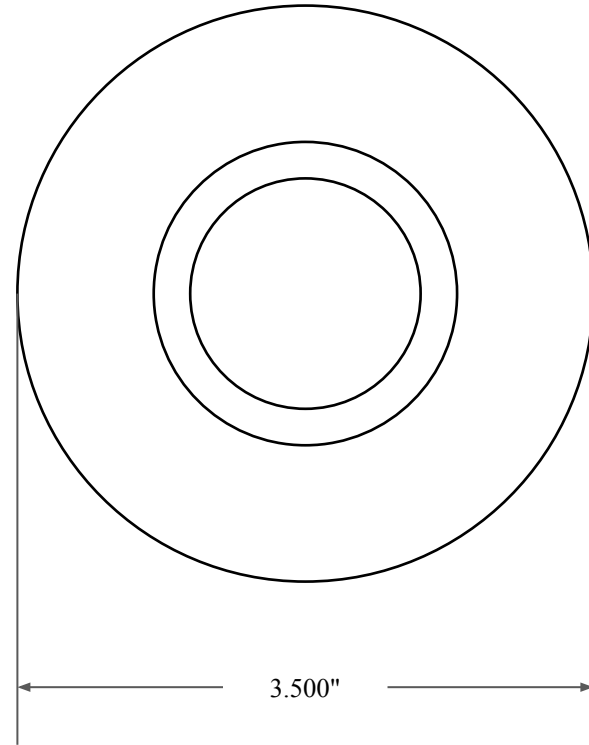

0.375"

2.500"

3.500"

 <b>GLOBAL O-RING</b> and SEAL ALL-AROUND BETTER	PART NUMBER <b>OS9039TB2</b>
14450 John F. Kennedy Blvd. Houston, TX 77032	www.globaloring.com
Information in this drawing is provided for reference only	

Inch Oil Seal - Nitrile Style TB2  
DUAL LIP W/ SPR, MTL OD