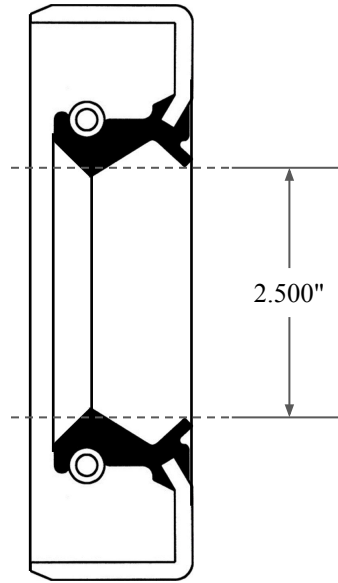

0.375"

2.500"

3.500"

 <b>GLOBAL O-RING</b> and SEAL ALL-AROUND BETTER	PART NUMBER <b>OS9039TB2</b>
14450 John F. Kennedy Blvd. Houston, TX 77032	www.globaloring.com
Information in this drawing is provided for reference only	

Inch Oil Seal - Nitrile Style TB2  
DUAL LIP W/ SPR, MTL OD