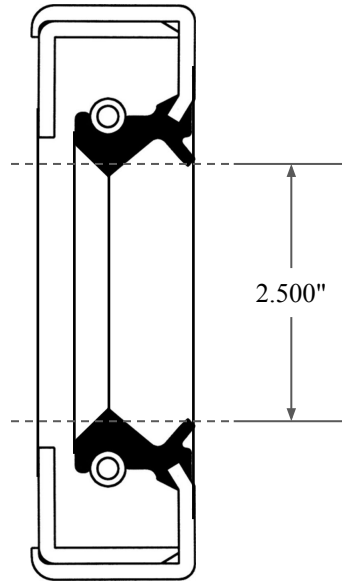

0.375"

2.500"

4.000"

 <p>GLOBAL O-RING and SEAL ALL-AROUND BETTER</p>	PART NUMBER OS9090TA2
14450 John F. Kennedy Blvd. Houston, TX 77032	www.globaloring.com
Information in this drawing is provided for reference only	
Inch Oil Seal - Nitrile Style 1A2 DUAL LIP W/ SPR, MTL OD W/ RFG PLATE	