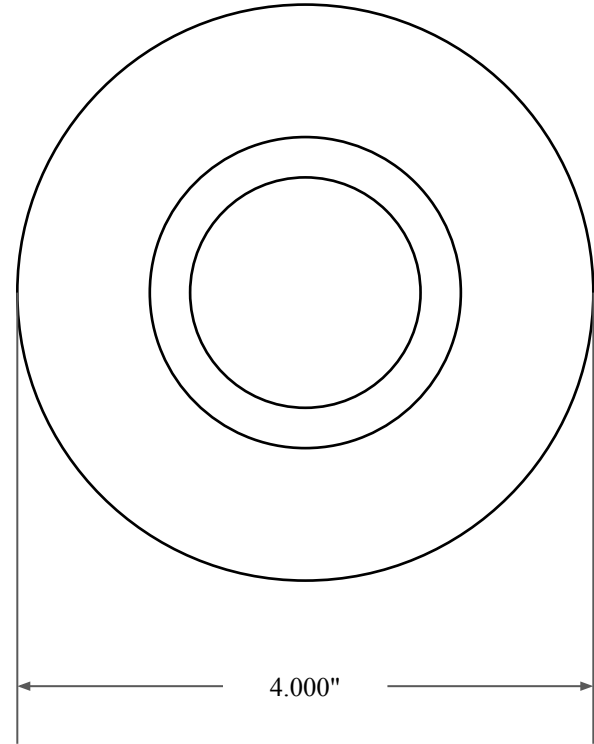

0.375"

2.500"

4.000"

 <p>GLOBAL O-RING and SEAL ALL-AROUND BETTER</p>	PART NUMBER OS9090TA2
14450 John F. Kennedy Blvd. Houston, TX 77032	www.globaloring.com
Information in this drawing is provided for reference only	
Inch Oil Seal - Nitrile Style 1A2 DUAL LIP W/ SPR, MTL OD W/ RFG PLATE	