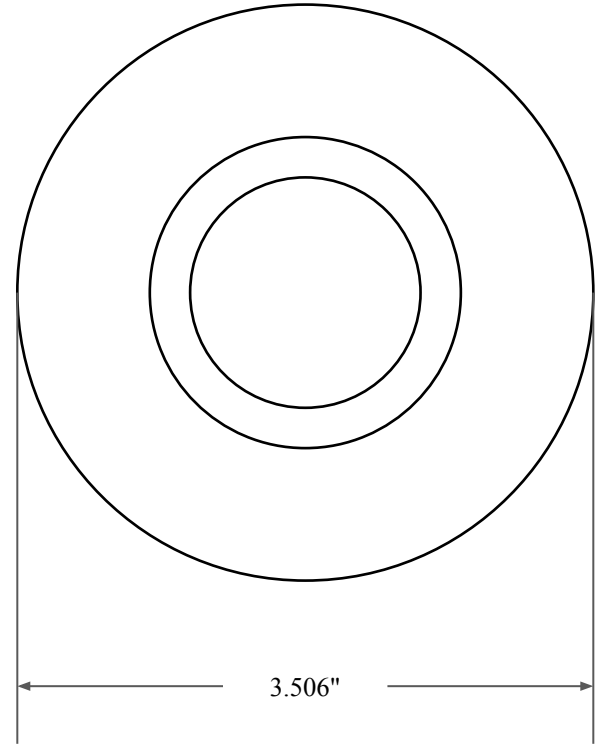

3.506"

14450 John F. Kennedy Blvd.
Houston, TX 77032

www.globaloring.com

PART
NUMBER

OS9107KB2

Inch Oil Seal - Nitrile Style KB2
DUAL LIP NO SPR, MTL OD