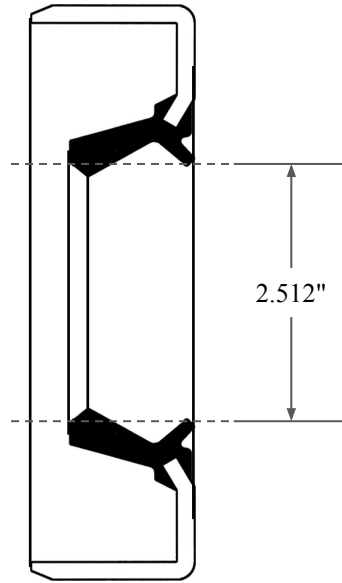

0.290"

2.512"

3.506"

14450 John F. Kennedy Blvd.
Houston, TX 77032

www.globaloring.com

PART
NUMBER

OS9107KB2

Inch Oil Seal - Nitrile Style KB2
DUAL LIP NO SPR, MTL OD