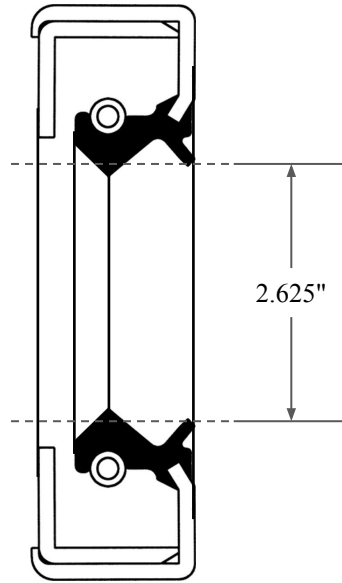

0.375"

2.625"

3.625"

14450 John F. Kennedy Blvd.
Houston, TX 77032

www.globaloring.com

PART
NUMBER

OS9335TA2

Inch Oil Seal - Nitrile Style 1A2
DUAL LIP W/ SPR, MTL OD W/ RFG
PLATE