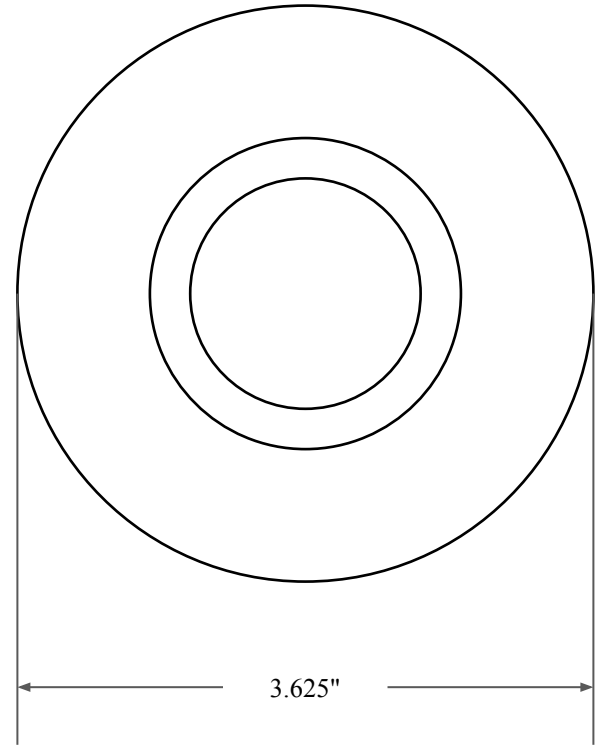

0.375"

2.625"

3.625"

 <b>GLOBAL O-RING</b> and SEAL ALL-AROUND BETTER	PART NUMBER <b>OS9335TB</b>
14450 John F. Kennedy Blvd. Houston, TX 77032	www.globaloring.com
Information in this drawing is provided for reference only	

Inch Oil Seal - Nitrile Style TB  
DUAL LIP W/ SPR, MTL OD, RBR ID