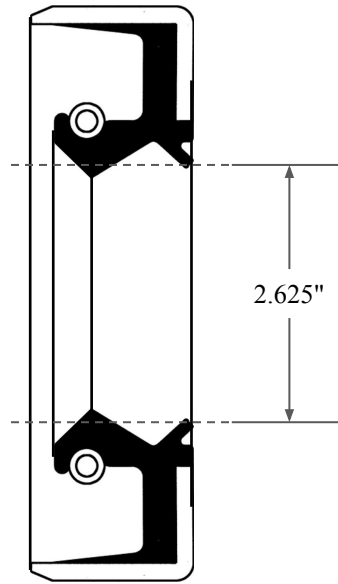

0.375"

2.625"

3.625"

 <b>GLOBAL O-RING</b> and SEAL ALL-AROUND BETTER	PART NUMBER <b>OS9335TB</b>
14450 John F. Kennedy Blvd. Houston, TX 77032	www.globaloring.com
Information in this drawing is provided for reference only	

Inch Oil Seal - Nitrile Style TB  
DUAL LIP W/ SPR, MTL OD, RBR ID