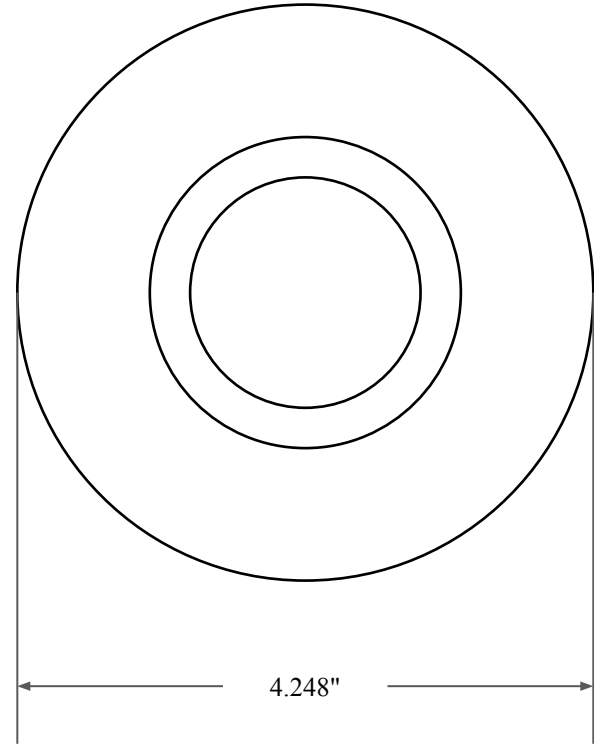

0.455"

2.625"

4.248"

| | |
|--|---|
|  <p>GLOBAL O-RING and SEAL ALL-AROUND BETTER</p> | PART NUMBER OS9366TA2 |
| 14450 John F. Kennedy Blvd. Houston, TX 77032 | Inch Oil Seal - Nitrile Style 1A2 DUAL LIP W/ SPR, MTL OD W/ RFG |
| Information in this drawing is provided for reference only | |

PLATE