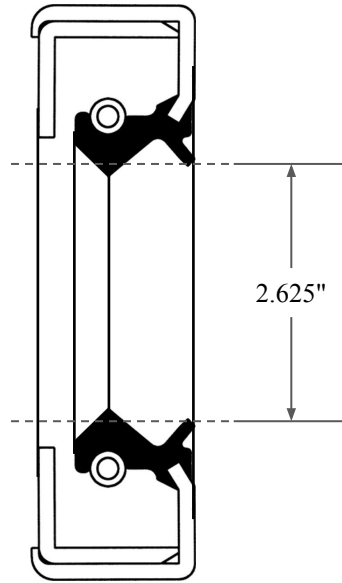

0.455"

2.625"

4.248"

| | |
|--|---|
|  <p>GLOBAL O-RING and SEAL ALL-AROUND BETTER</p> | PART NUMBER OS9366TA2 |
| 14450 John F. Kennedy Blvd. Houston, TX 77032 | Inch Oil Seal - Nitrile Style 1A2 DUAL LIP W/ SPR, MTL OD W/ RFG |
| Information in this drawing is provided for reference only | |

PLATE