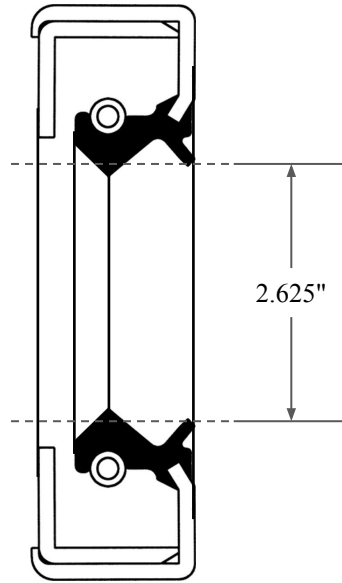

0.438"

2.625"

4.370"

 ALL-AROUND BETTER	PART NUMBER <b>OS9369TA2</b>
14450 John F. Kennedy Blvd. Houston, TX 77032	Inch Oil Seal - Nitrile Style 1A2 DUAL LIP W/ SPR, MTL OD W/ RFG
Information in this drawing is provided for reference only	

PLATE