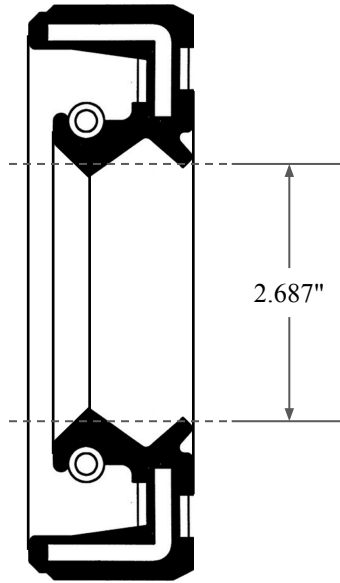

0.500"

2.687"

4.000"

|   |                                |
|---|--------------------------------|
|  <b>GLOBAL O-RING</b><br>and SEAL<br>ALL-AROUND BETTER | PART NUMBER<br><b>OS9442TC</b> |
| 14450 John F. Kennedy Blvd.<br>Houston, TX 77032  | www.globaloring.com            |
| Information in this drawing is provided for reference only  |                                |

Inch Oil Seal - Nitrile Style TC  
DUAL LIP W/ SPR, RBR OD