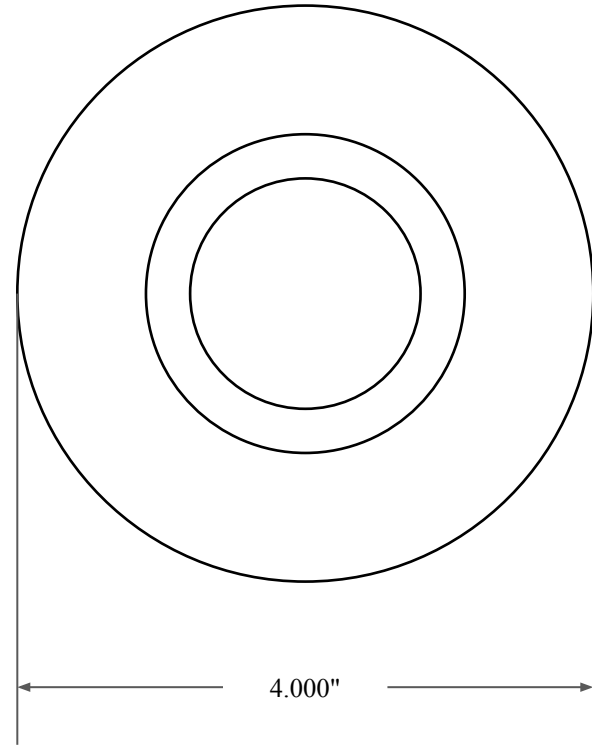

0.500"

2.687"

4.000"

|   |                                |
|---|--------------------------------|
|  <b>GLOBAL O-RING</b><br>and SEAL<br>ALL-AROUND BETTER | PART NUMBER<br><b>OS9442TC</b> |
| 14450 John F. Kennedy Blvd.<br>Houston, TX 77032  | www.globaloring.com            |
| Information in this drawing is provided for reference only  |                                |

Inch Oil Seal - Nitrile Style TC  
DUAL LIP W/ SPR, RBR OD