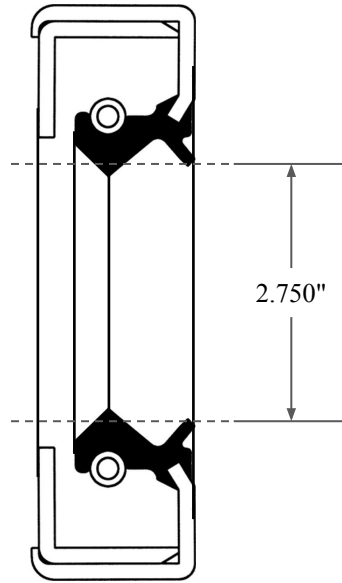

0.375"

2.750"

3.500"

14450 John F. Kennedy Blvd.
Houston, TX 77032

www.globaloring.com

PART
NUMBER

OS9496TA2

Inch Oil Seal - Nitrile Style 1A2
DUAL LIP W/ SPR, MTL OD W/ RFG
PLATE