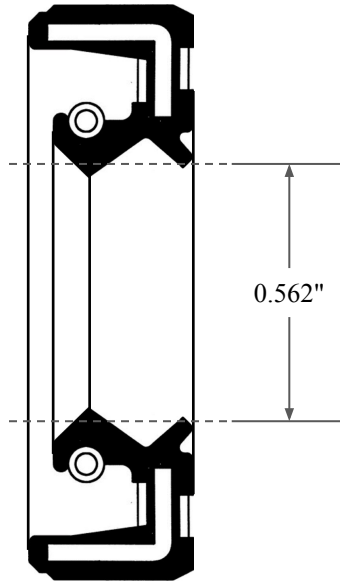

0.250"

0.562"

1.000"

 <b>GLOBAL O-RING</b> and SEAL ALL-AROUND BETTER	PART NUMBER <b>OS949TC</b>
14450 John F. Kennedy Blvd. Houston, TX 77032	www.globaloring.com
Information in this drawing is provided for reference only	

Inch Oil Seal - Nitrile Style TC  
DUAL LIP W/ SPR, RBR OD