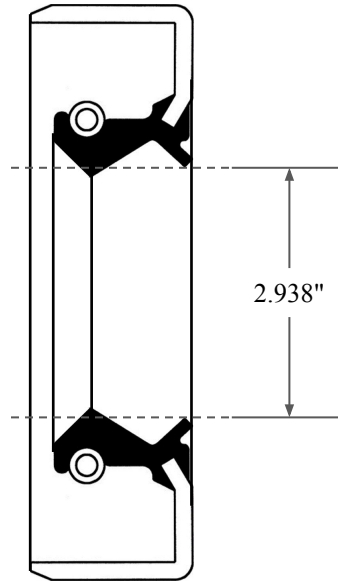

0.375"

2.938"

3.751"

14450 John F. Kennedy Blvd.
Houston, TX 77032

www.globaloring.com

PART
NUMBER

OS9871TB2

Inch Oil Seal - Nitrile Style TB2
DUAL LIP W/ SPR, MTL OD