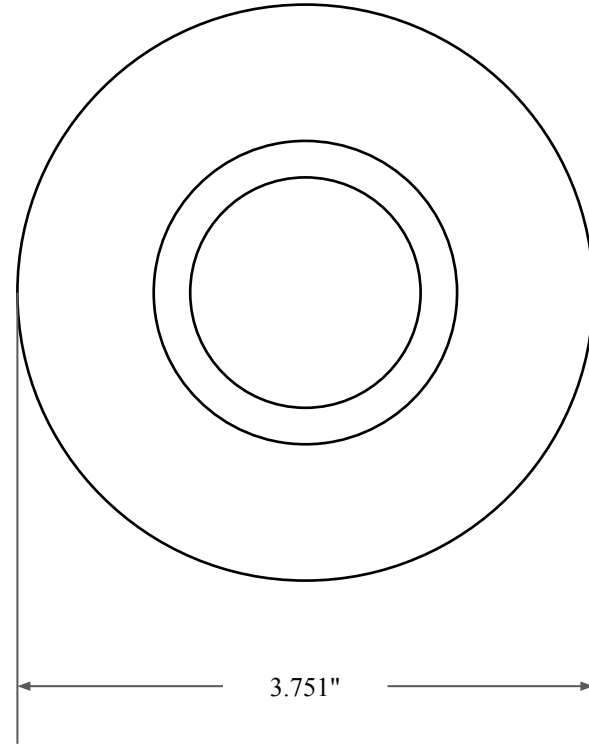

3.751"

14450 John F. Kennedy Blvd.
Houston, TX 77032

www.globaloring.com

PART
NUMBER

OS9871TB2

Inch Oil Seal - Nitrile Style TB2
DUAL LIP W/ SPR, MTL OD